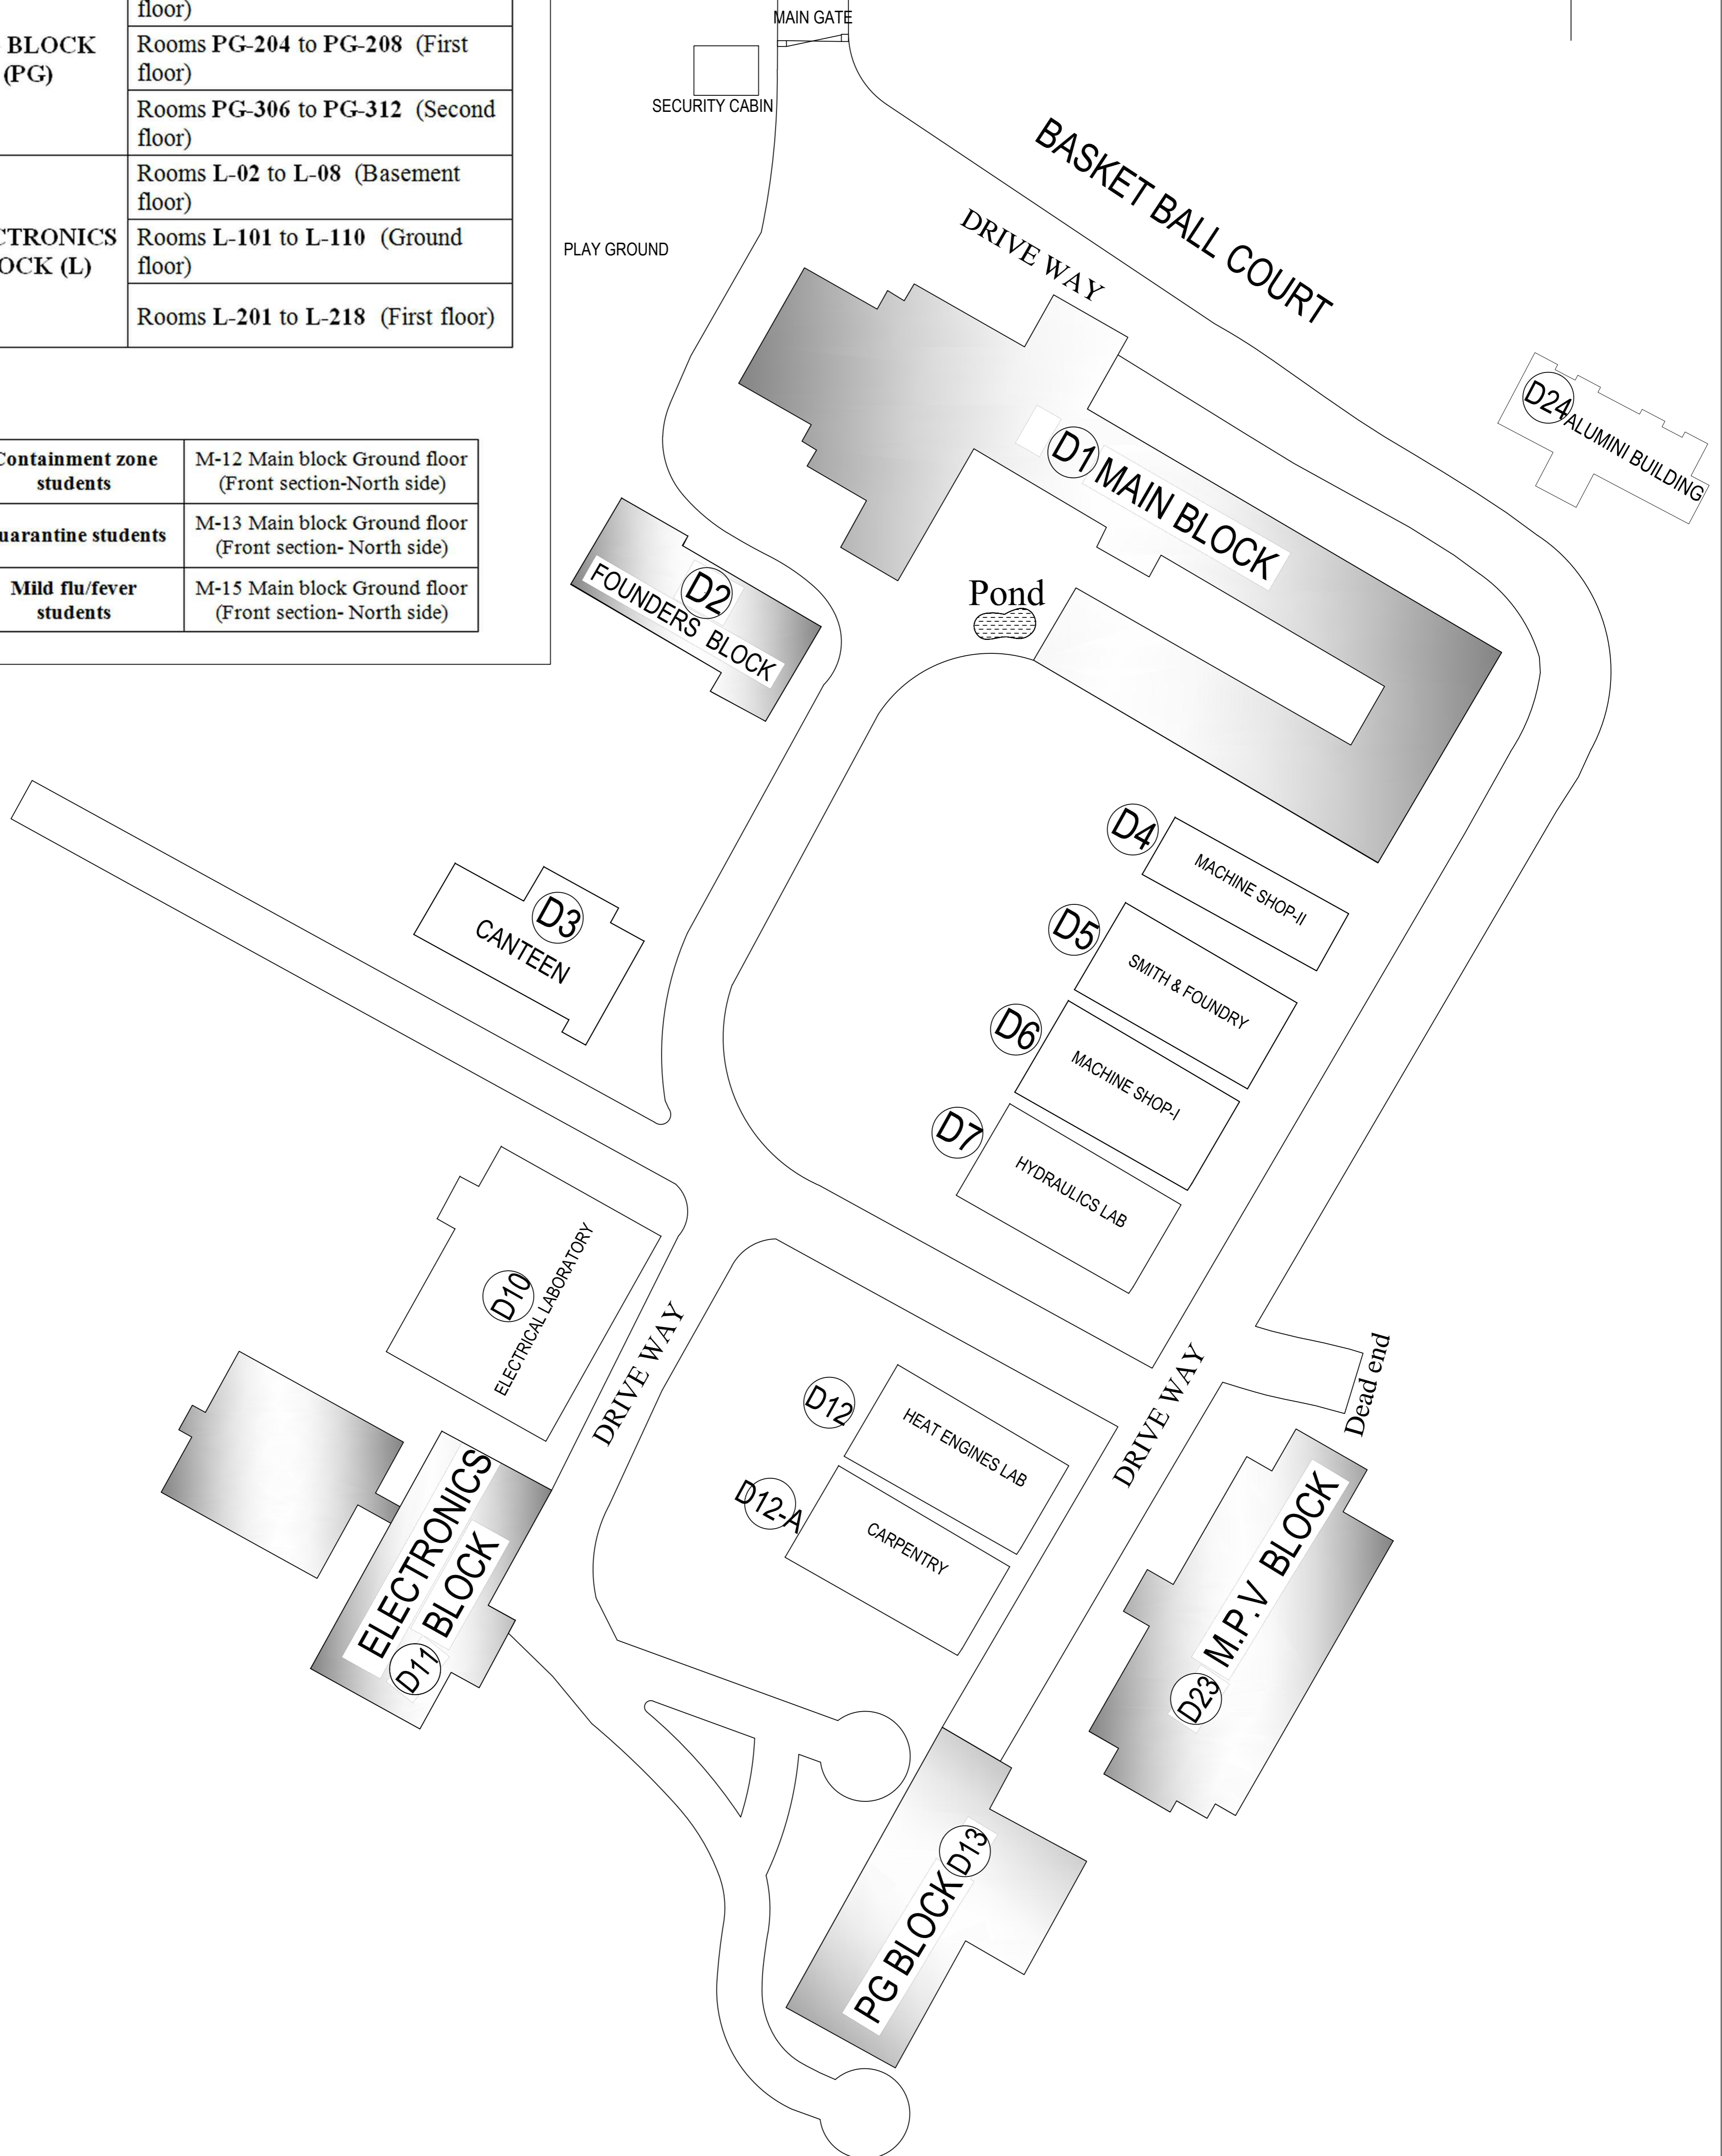

KTU EXAM BLOCKS

MAIN BLOCK (M)	Rooms M-05 to M-33 (Ground floor)
	Rooms M-111 to M-211 (First floor)
P.G BLOCK (PG)	Rooms PG-107 to PG-108 (Ground floor)
	Rooms PG-204 to PG-208 (First floor)
	Rooms PG-306 to PG-312 (Second floor)
ELECTRONICS BLOCK (L)	Rooms L-02 to L-08 (Basement floor)
	Rooms L-101 to L-110 (Ground floor)
	Rooms L-201 to L-218 (First floor)

Containment zone students	M-12 Main block Ground floor (Front section-North side)
Quarantine students	M-13 Main block Ground floor (Front section- North side)
Mild flu/fever students	M-15 Main block Ground floor (Front section- North side)

CAMPUS LAYOUT