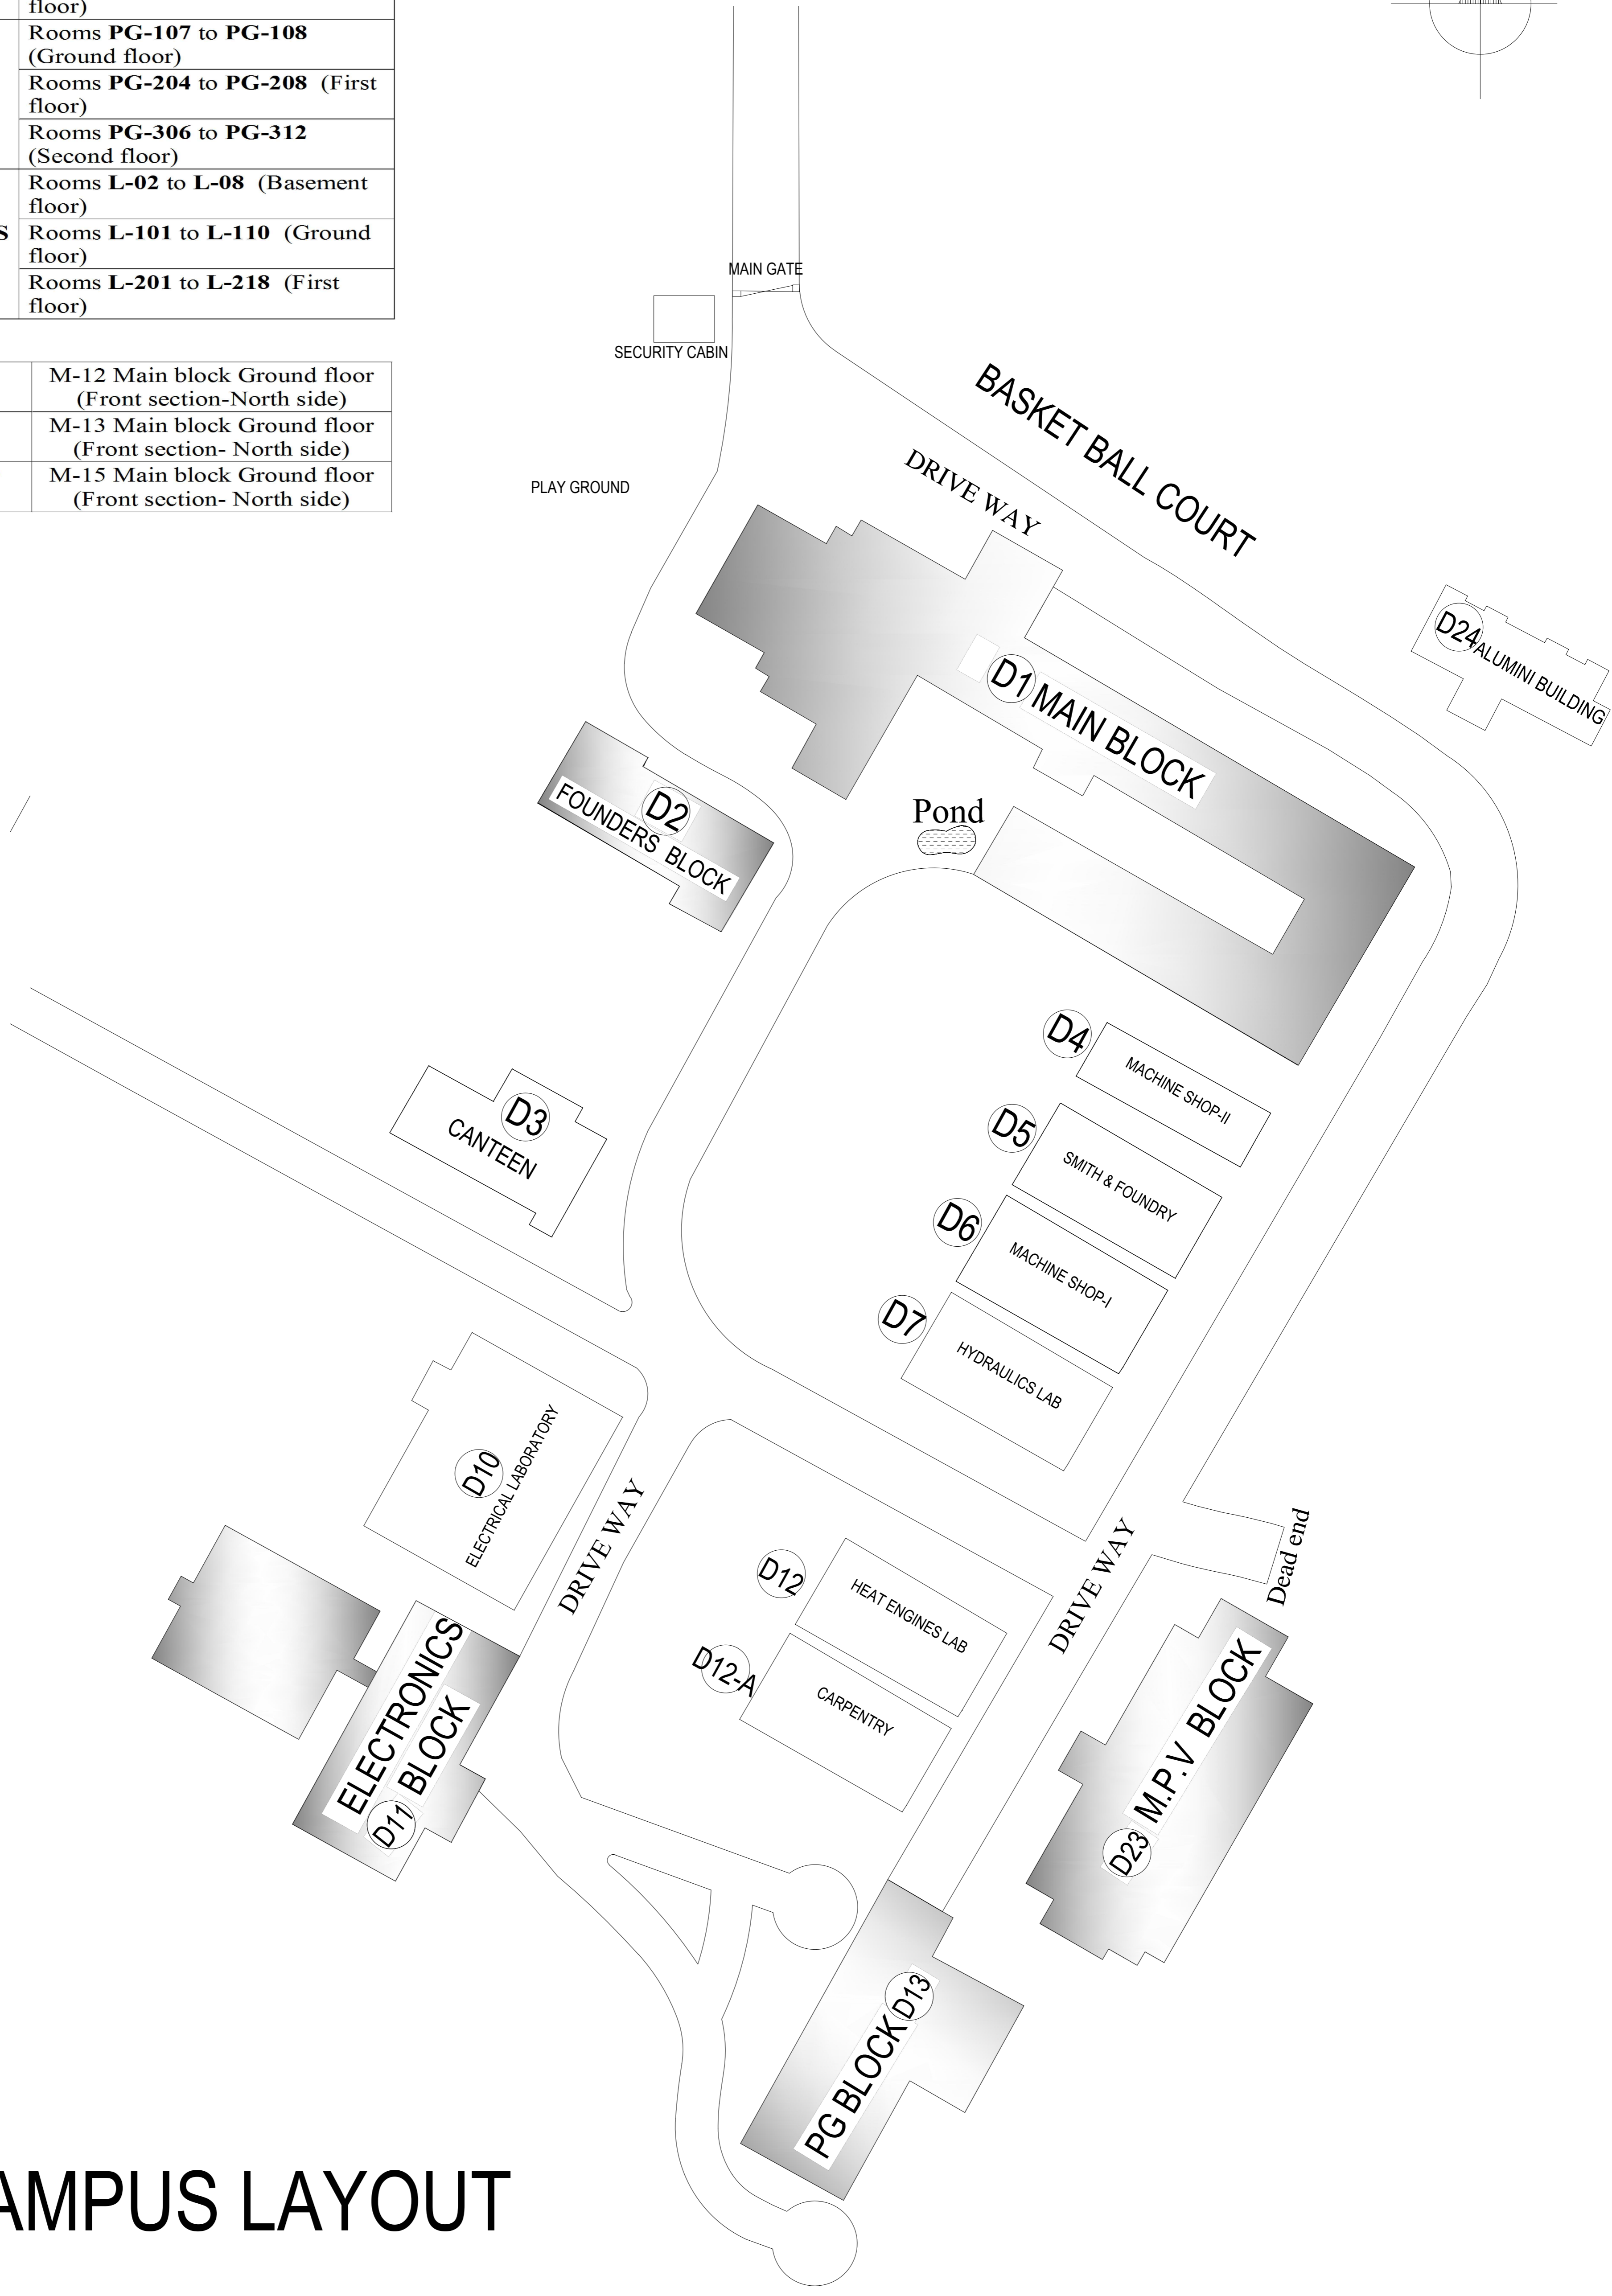

# KTU EXAM BLOCKS

<b>MAIN BLOCK (M)</b>	Rooms <b>M-05</b> to <b>M-33</b> (Ground floor)
	Rooms <b>M-111</b> to <b>M-211</b> (First floor)
<b>P.G BLOCK (PG)</b>	Rooms <b>PG-107</b> to <b>PG-108</b> (Ground floor)
	Rooms <b>PG-204</b> to <b>PG-208</b> (First floor)
	Rooms <b>PG-306</b> to <b>PG-312</b> (Second floor)
<b>ELECTRONICS BLOCK (L)</b>	Rooms <b>L-02</b> to <b>L-08</b> (Basement floor)
	Rooms <b>L-101</b> to <b>L-110</b> (Ground floor)
	Rooms <b>L-201</b> to <b>L-218</b> (First floor)

<b>Containment zone students</b>	M-12 Main block Ground floor (Front section-North side)
<b>Quarantine students</b>	M-13 Main block Ground floor (Front section- North side)
<b>Mild flu/fever students</b>	M-15 Main block Ground floor (Front section- North side)

# CAMPUS LAYOUT